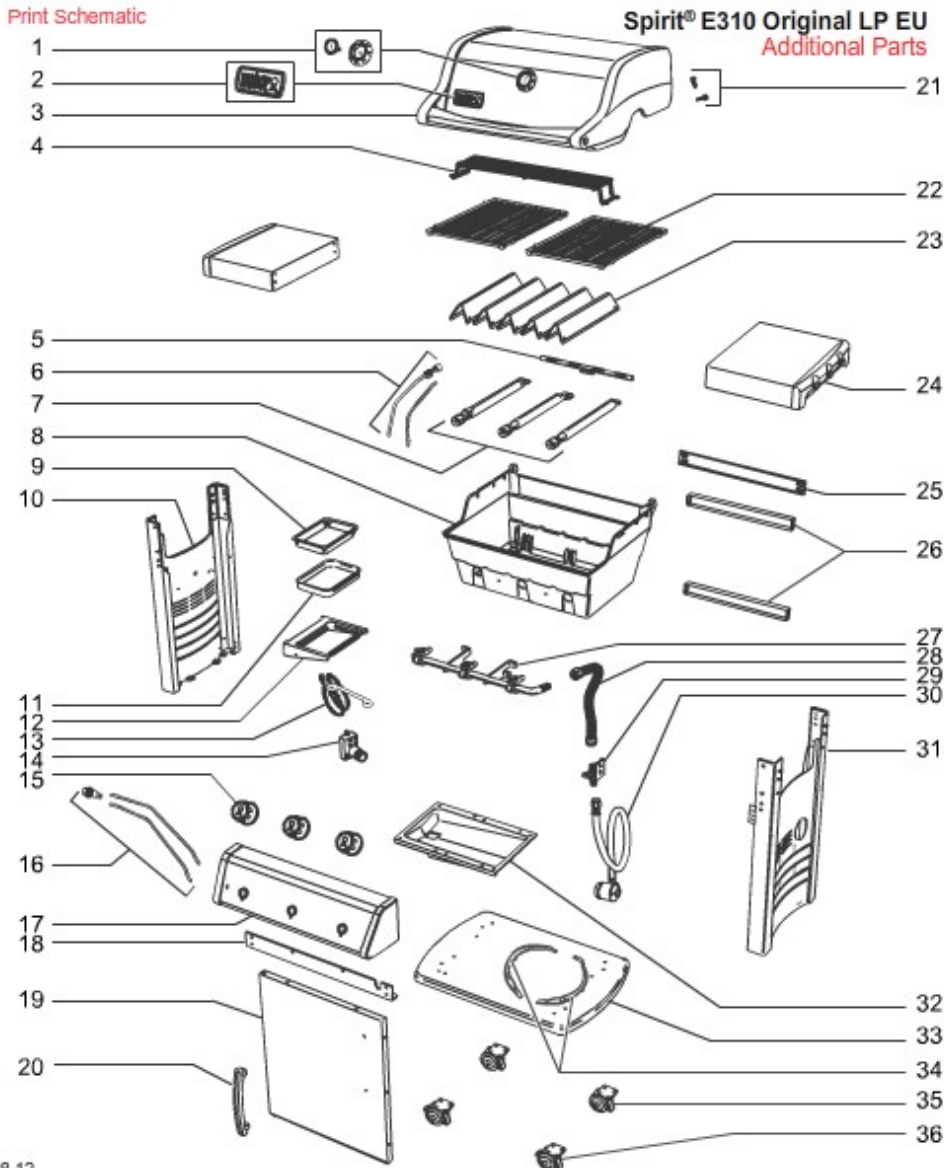

# SCHEMATICS

CUSTOMER SERVICE  
**1-800-446-1071**

Central Europe / Gas / Spirit (2013-2016)

[VIEW ALL](#)

MODEL #: 46410675 DESCRIPTION: SPIRIT E-310 ORIGINAL LP BLK (2013) (CENTRAL EUROPE)

08.12

SEQ	DESCRIPTION	PART#
A	Literature Kit, Spirit 210/310/320 Original, export '14	57393
A	Literature Kit, Spirit Original 210/220/320 w/GBS LP, C EU	48959
A	Assembly guide, Spirit 310/320 Original, C E '14	58330
A	Assembly guide, Spirit 310/320 Original, C E '14	58335
A	Assembly guide, Spirit 310/320 Original, C EU '14	58310

W	Hardware, fixed table assembly (Hardware bag K)	84692
W	Hardware, frame assembly (Hardware bag B)	84684
W	Hardware, door assembly (Hardware bag G) '13	84689
W	Hardware, ignition module assembly (Hardware bag D)	84686
W	Hardware, control panel assembly, Spirit 300 (Hardware bag J)	84691
W	Complete hardware, Spirit 310 Original, '13, export	83496
W	Hardware, caster assembly (Hardware bag A)	84683
W	Hardware for fixed table, Spirit '13 (Hardware bag K)	69846
W	Hardware, lid assembly, Spirit '13	69844
W	Hardware for mounting manifold, Spirit '13	69843
1	Thermometer, Q, Spirit, Charcoal '14, Export	74239
1	Bezel for thermometer, Spirit '13	69823
2	Logo, Spirit '13	69857
3	Lid assembly, Spirit 300, '13, black	69763
4	Warming rack, Spirit '09, 3 burner	91289
5	Burner tube kit, Spirit 300, '13, export	69786
5	Crossover tube, Spirit 300 series, '13	69898
6	Electronic igniter kit, Spirit 210/310	69850
6	Electrode for electronic ignition, Spirit '13	69794
7	Burner tube kit, Spirit 300, '13, export	69786
8	Cookbox, Spirit 300, '13	69783
8	Grease tray rails, Spirit '13	69867
8	Hardware for mounting manifold, Spirit '13	69843
8	Hardware for burner tubes/grease tray rails	62774
9	Aluminum drip pans - small	6415
10	LHS panel assembly, Spirit '13	69860
10	LHS panel assembly, Spirit '14	64817
10	Hardware, frame assembly (Hardware bag B)	84684
11	Catch pan kit	83156