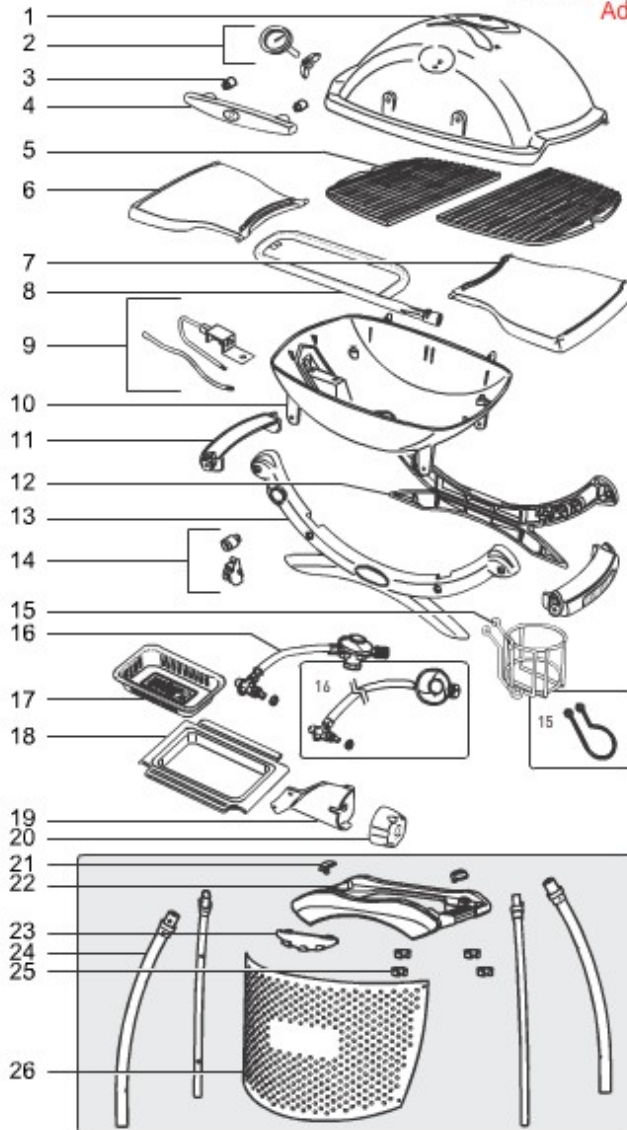

SCHEMATICS

CUSTOMER SERVICE
1-800-446-1071

Central Europe / Gas / Weber Q (2014-2016)

[VIEW ALL](#)

MODEL #: 51120375 DESCRIPTION: WEBER Q 1200 GRT GRAY W/STAND (2014) (CENTRAL EUROPE)

[Print Schematic](#)

Weber Q® 1200 Euro LP
Additional Parts

08.13

SEQ	DESCRIPTION	PART#
A	Literature Kit, Q 1000/1200/2000/2200, C EU '14	57612
A	Assembly Guide, Q stand '14	57640
W	Hardware kit, Q 1000/1200, export '14	85371
W	Hardware, burner, Q	66635
W	Hardware, tank holder, Q series, export	66638