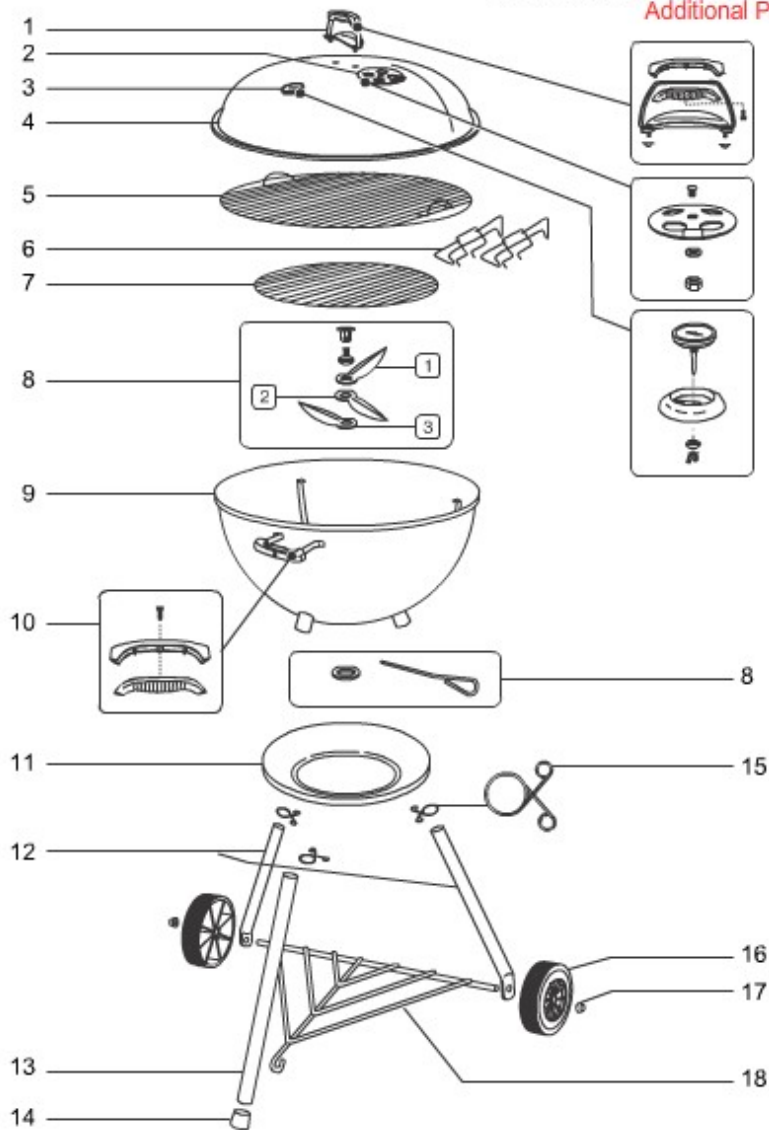

# SCHEMATICS

CUSTOMER SERVICE  
**1-800-446-1071**

Export (general) / Charcoal / One-Touch Original

[VIEW ALL](#)

MODEL #: 1341504 DESCRIPTION: ONE-TOUCH ORIGINAL 57CM BLK W/THERM (EXPORT)

[Print Schematic](#)

**One Touch® Original Euro '10**  
Additional Parts

02.10

SEQ	DESCRIPTION	PART#
A	Assembly guide, One-Touch Original 47cm w/thermometer	58219
A	Assembly Guide, 47/57cm Original Kettle, EU '15	57879
B	Charcoal Owners Guide, export '15	57882
B	Charcoal owners guide '13, EU	54770
G	Measuring cup, black	80664

H	Large drip pan, single	93100
W	Hardware for Original Kettle, H-drive	91739
1	Handle kit w/shield, gray, '15	80672
2	Damper kit	63059
3	Thermometer, Q, Spirit, Charcoal '14, Export	74239
3	Bezel for thermometer, Charcoal	63027
4	Lid assembly, 22.5" One-Touch Gold, black '15	65139
4	Lid assembly, 22.5" One-Touch Gold, gray '15 - export	65417
5	22.5" Cooking grate '11, domestic / export	62891
6	Set of charcoal rails, pair	65938
7	Charcoal grate for 22" kettle	65947
8	One-Touch cleaning kit for 22.5" charcoal grill, '12	90993
9	Bowl, 22.5" Original Kettle - One-Touch Silver, black '15	65200
9	Bowl for 22" One-Touch, grey	90715
10	Handle kit, charcoal, qty 1, '10	80671
11	Ash catcher for 22.5", '10	80681
12	Spring clip (set of 3)	65183
12	Leg kit, One-Touch Silver 18.5"/22.5" '15	65130
13	Leg kit, One-Touch Silver 18.5"/22.5" '15	65130
13	Spring clip (set of 3)	65183
14	Hardware, legs '15	91732
15	Ash catcher clips (pack of 3)	60701
16	Wheel, 6", w/Weber name	65930
17	Replacement hubcaps (pack of 3)	987101
18	Triangle for 22.5" Bar-B-Kettle, '12	80695

30 Items Found

[SCROLL TO TOP](#)

[View All](#)