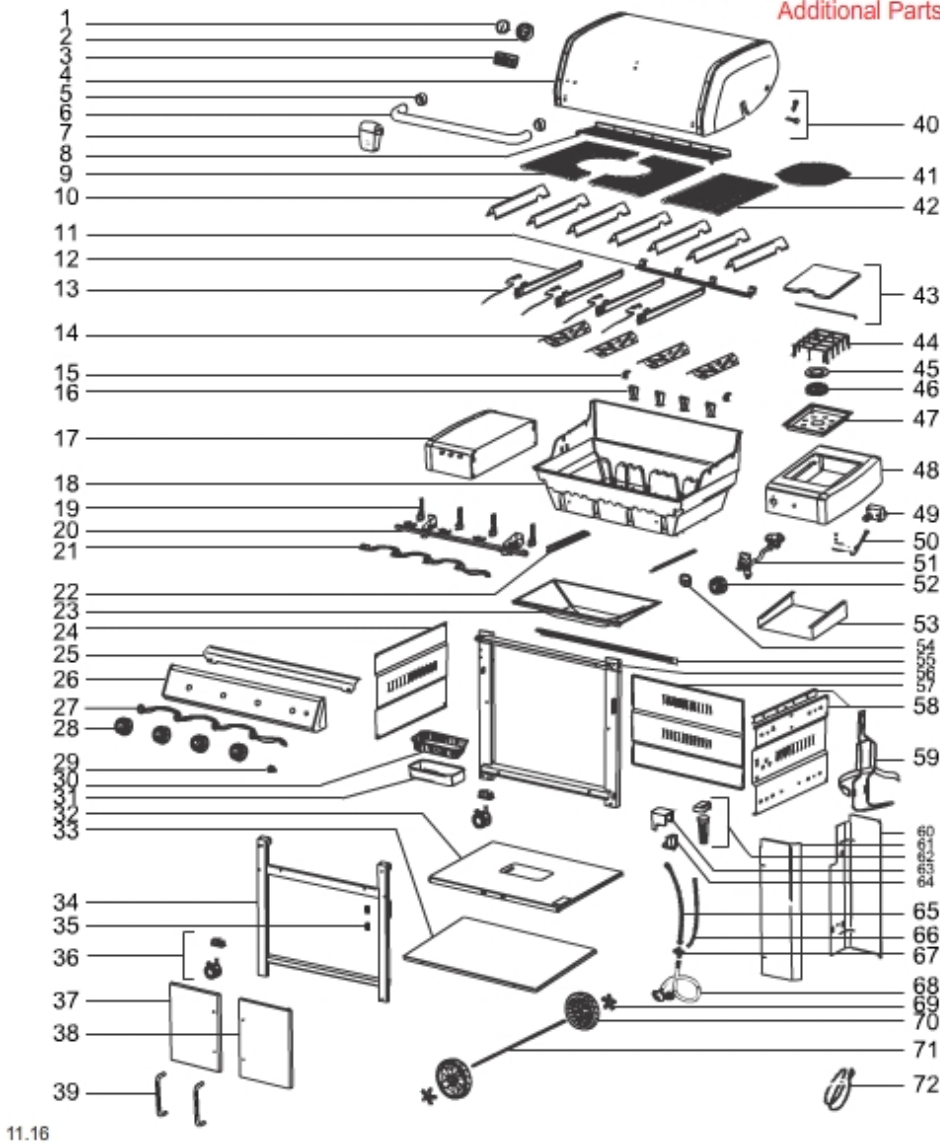

# SCHEMATICS

CUSTOMER SERVICE  
**1-800-446-1071**

Switzerland / Gas / Genesis II LX (2017)

[VIEW ALL](#)

MODEL #: 62004175 DESCRIPTION: GENESIS II LX S-440 W/GBS LP SS (2017) (CENTRAL EUROPE)

[Print Schematic](#)

## Genesis® II LX E/S 440 LP 2017 Additional Parts

11.16

SEQ	DESCRIPTION	PART#
A	>LIT GRP C2 LP C EU GP 17	40421105
B	Hardware, ignition module	66806
B	Igniter module cap w/battery, Genesis II LX series	73174
B	Hardware, rear panel, Genesis II LX series	66770
B	Hardware, door	66429