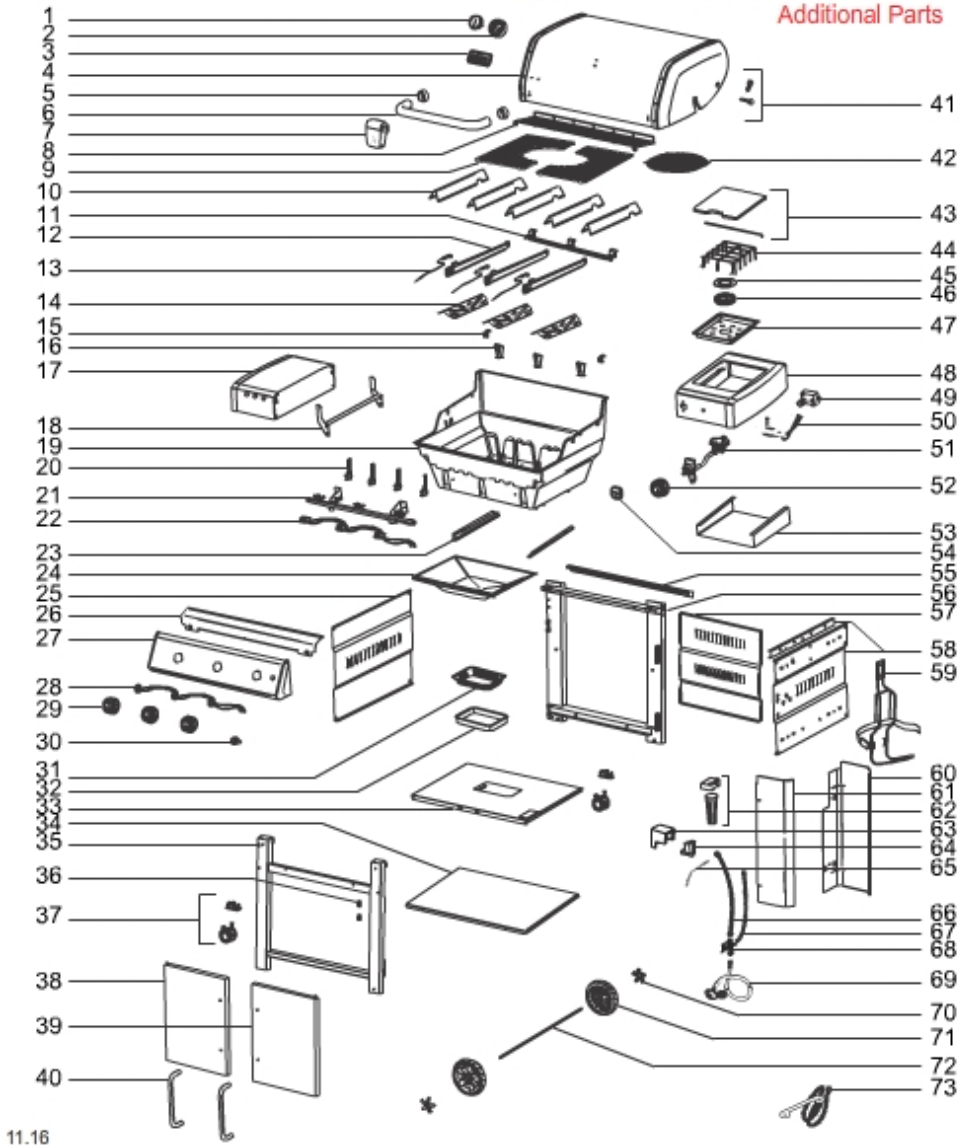

## Genesis® II LX E/S 340 w/GBS LP 2017 Additional Parts

11.16

SEQ	DESCRIPTION	PART#
A	>LIT GRP C2 LP C EU GP 17	40421105
B	Igniter module cap w/battery, Genesis II LX series	73174
B	Hardware, ignition module	66806
B	Hardware, door	66429
B	Lid hardware, Genesis II LX series	66438